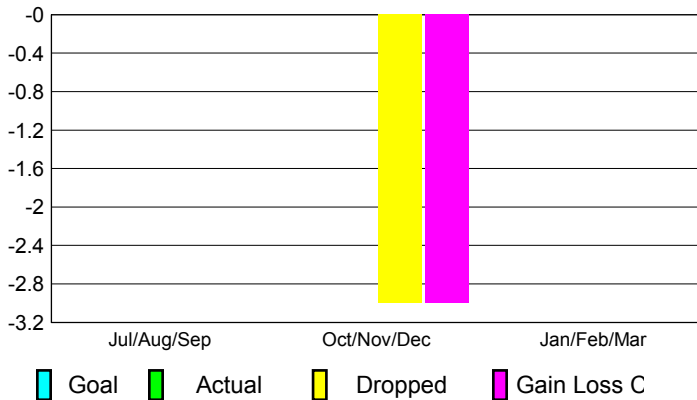

2012-2013 GMT Reports for District (or Undistricted) **District E 2**

GMT: Doctor NICOLAS JARA ORELL

Location: VENEZUELA

GMT CA: 3

CLUBS

Club Results
2012-2013

Clubs
2011-2012

Month	New Club Goal	Actual New Clubs	Actual Dropped Clubs	Gain/Loss of Clubs	Gain/Loss of Clubs
Jul/Aug/Sep		0	0	0	0
Oct/Nov/Dec		0	-3	-3	-2
Jan/Feb/Mar					3
Totals		0	-3	-3	1

Club Results 2012-2013

Goal, New, Dropped, Gain/Loss

Comparison of Club Gain/Loss

Current Year Compared to the Previous Year

YTD Status Quo Clubs 2012-2013

Status Quo Clubs Compared to Status Quo Members

MEMBERSHIP