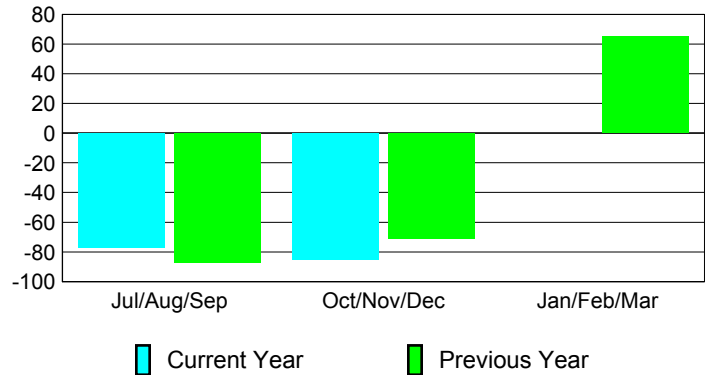

Membership Results
2012-2013

Membership
2011-2012

Month	Net Memb Goal	Actual New Memb	Actual Dropped Memb	Gain/Loss of Memb	Gain/Loss of Memb
Jul/Aug/Sep		12	-89	-77	-87
Oct/Nov/Dec		26	-111	-85	-71
Jan/Feb/Mar					65
Totals		38	-200	-162	-93

Membership Results 2012-2013

Goal, New, Dropped, Gain/Loss

Comparison of Membership Gain/Loss

Current Year Compared to the Previous Year

Gender Comparison 2012-2013

Jan/Feb/Mar

Male

Female