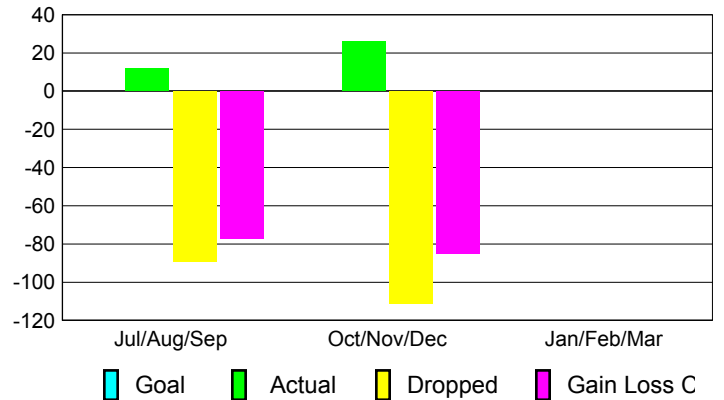

Membership Results 2012-2013

Goal, New, Dropped, Gain/Loss

Comparison of Membership Gain/Loss

Current Year Compared to the Previous Year