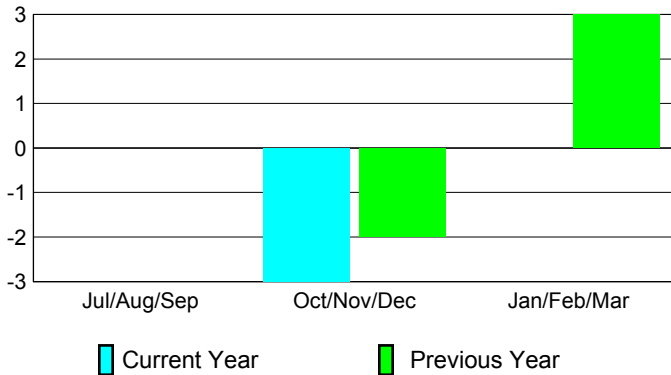

2012-2013 GMT Reports for District (or Undistricted) **District E 2**

GMT: Doctor NICOLAS JARA ORELL

Location: VENEZUELA

GMT CA: 3

CLUBS

Club Results
2012-2013

Clubs
2011-2012

Month	New Club Goal	Actual New Clubs	Actual Dropped Clubs	Gain/Loss of Clubs	Gain/Loss of Clubs
Jul/Aug/Sep		0	0	0	0
Oct/Nov/Dec		0	-3	-3	-2
Jan/Feb/Mar					3
Totals		0	-3	-3	1

Club Results 2012-2013

Goal, New, Dropped, Gain/Loss

Comparison of Club Gain/Loss

Current Year Compared to the Previous Year

YTD Status Quo Clubs 2012-2013

Status Quo Clubs Compared to Status Quo Members

MEMBERSHIP